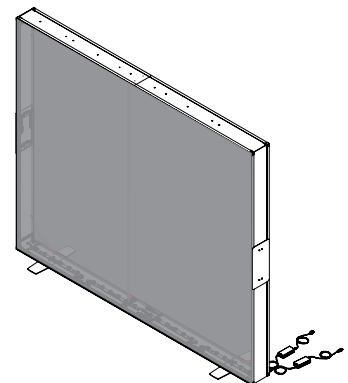

## SET UP IN 10 MINUTES!

1. Unpack, unfold and connect light strips

2. Install fabric and support pole

3. Rotate feet, raise frame and plug into an outlet

## SPECIFICATIONS

**MATERIAL:** Folding aluminum frame

**GRAPHIC SIZE:** 107 13/16" x 91 13/16"  
(2738 x 2332 mm)

*\*Dimensions must be approved by the graphic provider  
\*SEG to be used only with Agam compatible silicon strip*