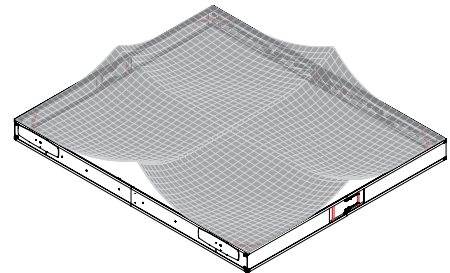

3. Rotate feet, raise frame and plug into an outlet