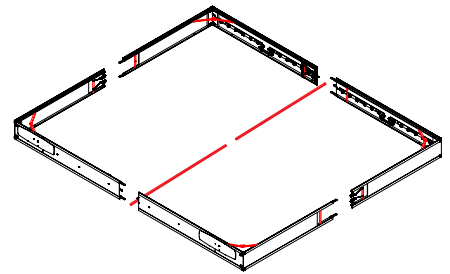

plikó

tool-free, double-sided SEG backlit

SET UP IN 10 MINUTES!

1. Unpack, unfold and connect light strips

2. Install fabric and support pole