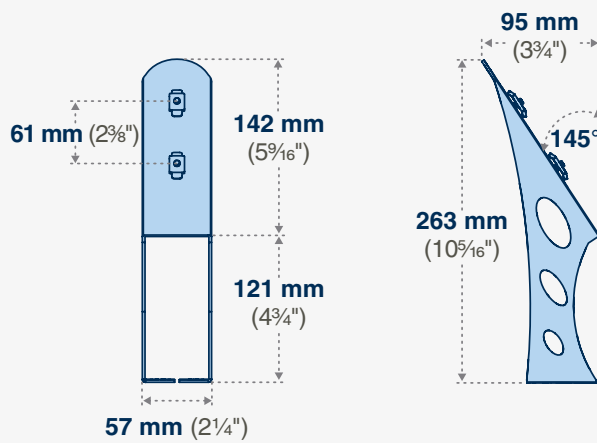

[View Technical Catalog](#) 

ipad case desk mount